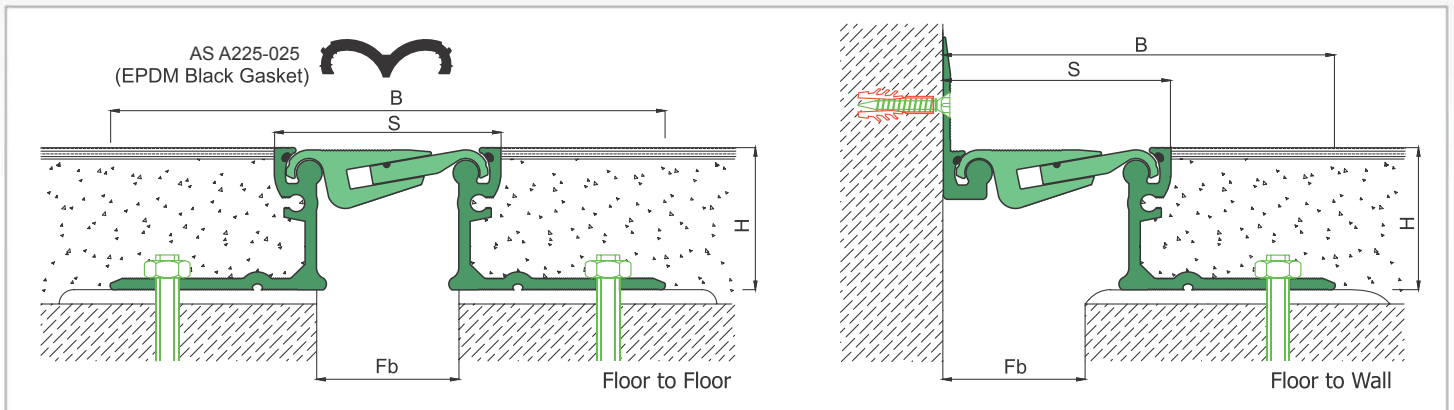

AS A225 profile is particularly designed for areas with heavy vehicle traffic. Pure metal structure characterizes AS A225 as a hardwearing & maintenance free profile. Hinged profile system and freely moving center pieces let the profile to meet displacements in 3 directions. Striated profile surface prevents slipping while the EPDM cords placed between the profiles eliminate metal stroking noise and minimize liquid leakage risk. Quite wide designed punched base frame lets the profile to be installed in an easy, quick and secured way. As pure metal profiles can not function in very narrow gaps, AS A225 – 030 profile with elastomeric gasket is designed and can be applied to gaps up to 25 mm. For surface mounted applications, AS U235 model is recommended. Profiles are delivered factory-assembled.

- Application Areas** : Indoor & Outdoor / Floor
- Ideal for** : Factories, Warehouses, Car Parks, Airports, Shopping Malls, Commercial & Public Buildings etc.
- Material** : Mill Finish Aluminum (Anodizing optional), EPDM Cord; EPDM Gasket (Only AS A225-030)
- Aluminum Alloy** : 6063 AA-USA / EN AW 6063
- Optional Supplies** : Fire Barrier, Waterproof EPDM membrane

* Visuals are representative and the profile configuration may differ depending on the characteristics requested.

LOCATION	MODEL	GAP (Fb) mm	HEIGHT (H) MM	OVERALL WIDTH (B) mm	VISIBLE WIDTH (S) mm	MOVEMENT (W) mm	LOAD CAPACITY	STANDARD LENGTH (mt)
Floor to Floor	AS A225-025	25	30 / 38 / 50 / 70	170	55	+10 / -5	25 kN 120 kN	3
	AS A225-035	35	30 / 38 / 50 / 70	183	68	± 5	25 kN 300 kN	3
	AS A225-050	50	30 / 38 / 50 / 70	195	80	± 8	70 kN 300 kN	3
	AS A225-070	70	30 / 38 / 50 / 70	215	100	± 10	70 kN 300 kN	3
	AS A225-100	100	30 / 38 / 50 / 70	245	130	± 14	70 kN 300 kN	3
	AS A225-150	150	65	340	206	± 25	65 kN 300 kN	3