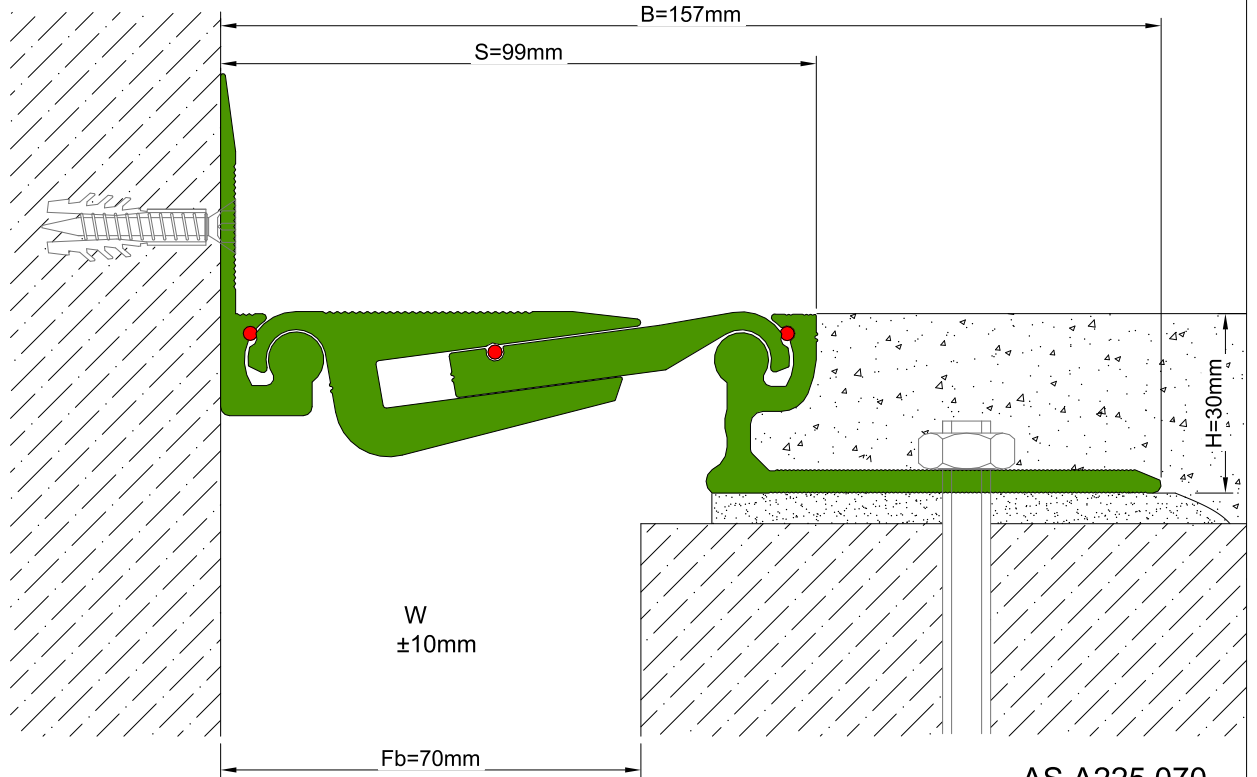

AS A225 profile is particularly designed for areas with heavy vehicle traffic. Pure metal structure characterizes AS A225 as a hardwearing & maintenance free profile. Hinged profile system and freely moving center pieces let the profile to meet displacements in 3 directions. Striated profile surface prevents slipping while the EPDM cords placed between the profiles eliminate metal stroking noise and minimize liquid leakage risk. Quite wide designed punched base frame lets the profile to be installed in an easy, quick and secured way. As pure metal profiles can not function in very narrow gaps, AS A225 – 030 profile with elastomeric gasket is designed and can be applied to gaps up to 25 mm. For surface mounted applications, AS U235 model is recommended. Profiles are delivered factory-assembled.

* Visuals are representative and the profile configuration may differ depending on the characteristics requested.

LOCATION	MODEL	GAP (Fb) mm	HEIGHT (H) MM	OVERALL WIDTH (B) mm	VISIBLE WIDTH (S) mm	MOVEMENT (W) mm	LOAD CAPACITY	STANDARD LENGTH (mt)
Floor to Floor	AS A225-025	25	30 / 38 / 50 / 70	170	55	+10 / -5	25 kN 120 kN	3
	AS A225-035	35	30 / 38 / 50 / 70	183	68	± 5	25 kN 300 kN	3
	AS A225-050	50	30 / 38 / 50 / 70	195	80	± 8	70 kN 300 kN	3
	AS A225-070	70	30 / 38 / 50 / 70	215	100	± 10	70 kN 300 kN	3
	AS A225-100	100	30 / 38 / 50 / 70	245	130	± 14	70 kN 300 kN	3
	AS A225-150	150	65	340	206	± 25	65 kN 300 kN	3

Note: Please ask for different sizes

 AS A225 070
 H30D

 AS A225 070
 H30KD

Profil No Profile Number	AS A225 070	AS A225 070K
Fb (mm)	70	70
H (mm)	yaklaşık approx.	30
W± (mm)	yaklaşık approx.	±10
Renk Color	Alüminyum: Natürel, Fitiller: Siyah Aluminium: Natural, Inserts: Black	
Malzeme Material	Alüminyum, EPDM Kauçuk Aluminium, EPDM Rubber	
Standart Uzunluk Standard Length	3	
Yükleme Kapasitesi Load-Bearing Capacity	70kN 	300kN 