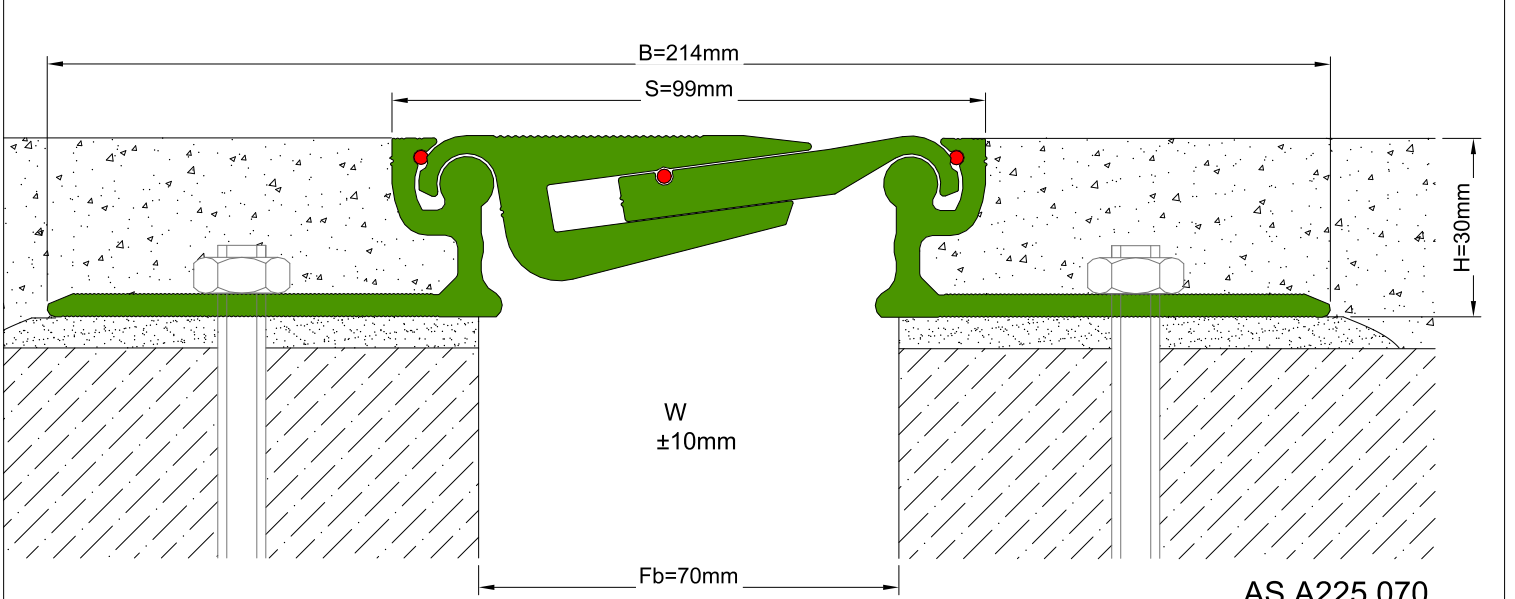

AS A225 profile is particularly designed for areas with heavy vehicle traffic. Pure metal structure characterizes AS A225 as a hardwearing & maintenance free profile. Hinged profile system and freely moving center pieces let the profile to meet displacements in 3 directions. Striated profile surface prevents slipping while the EPDM cords placed between the profiles eliminate metal stroking noise and minimize liquid leakage risk. Quite wide designed punched base frame lets the profile to be installed in an easy, quick and secured way. As pure metal profiles can not function in very narrow gaps, AS A225 – 030 profile with elastomeric gasket is designed and can be applied to gaps up to 25 mm. For surface mounted applications, AS U235 model is recommended. Profiles are delivered factory-assembled.

* Visuals are representative and the profile configuration may differ depending on the characteristics requested.

LOCATION	MODEL	GAP (Fb) mm	HEIGHT (H) MM	OVERALL WIDTH (B) mm	VISIBLE WIDTH (S) mm	MOVEMENT (W) mm	LOAD CAPACITY	STANDARD LENGTH (mt)
Floor to Floor	AS A225-025	25	30 / 38 / 50 / 70	170	55	+10 / -5	25 kN 120 kN	3
	AS A225-035	35	30 / 38 / 50 / 70	183	68	± 5	25 kN 300 kN	3
	AS A225-050	50	30 / 38 / 50 / 70	195	80	± 8	70 kN 300 kN	3
	AS A225-070	70	30 / 38 / 50 / 70	215	100	± 10	70 kN 300 kN	3
	AS A225-100	100	30 / 38 / 50 / 70	245	130	± 14	70 kN 300 kN	3
	AS A225-150	150	65	340	206	± 25	65 kN 300 kN	3

Note: Please ask for different sizes

 AS A225 070
 H30D

 AS A225 070
 H30KD

Profil No Profile Number	AS A225 070	AS A225 070K
Fb (mm)	70	70
H (mm)	yaklaşık approx.	30
W± (mm)	yaklaşık approx.	±10
Renk Color	Alüminyum: Natürel, Fitiller: Siyah Aluminium: Natural, Inserts: Black	
Malzeme Material	Alüminyum, EPDM Kauçuk Aluminium, EPDM Rubber	
Standart Uzunluk Standard Length	3	
Yükleme Kapasitesi Load-Bearing Capacity	70kN 	300kN 